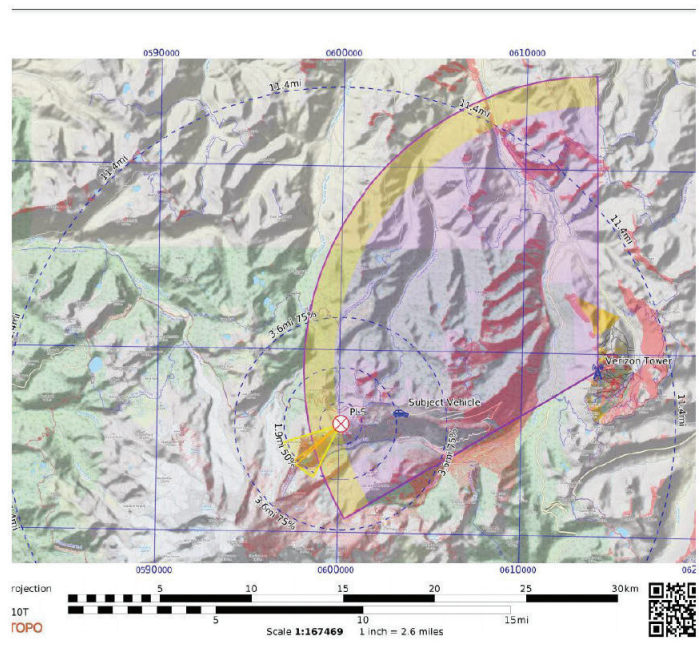

Since 2018 we have supported:

- ❖ Over 80 search missions
- ❖ In counties throughout WA State
- ❖ In all three WA State National Parks